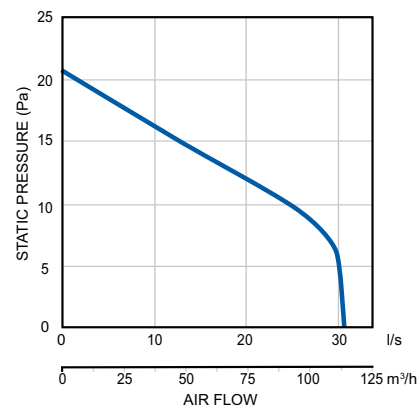

PERFORMANCE

CONTROLS AND ACCESSORIES

A range of accessories including flexible and rigid ducting kits, controls, switches and grilles are available.

See accessories section for more details.

Call: 01494 525252

Visit: airflow.com

Airflow Developments Limited
Aidelle House, Lancaster Road,
Cressex Business Park,
High Wycombe, Buckinghamshire,
United Kingdom, HP12 3QP

E-mail: info@airflow.com
Telephone: +44 (0) 1494 525252

airflow.com

80001323 - Issue 1 01/23