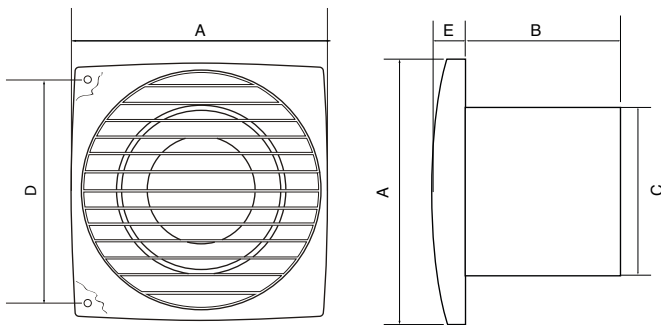

DIMENSIONS (mm)

Model	A	B	C	D	E
Aura eco 125	176	101	125	140	13